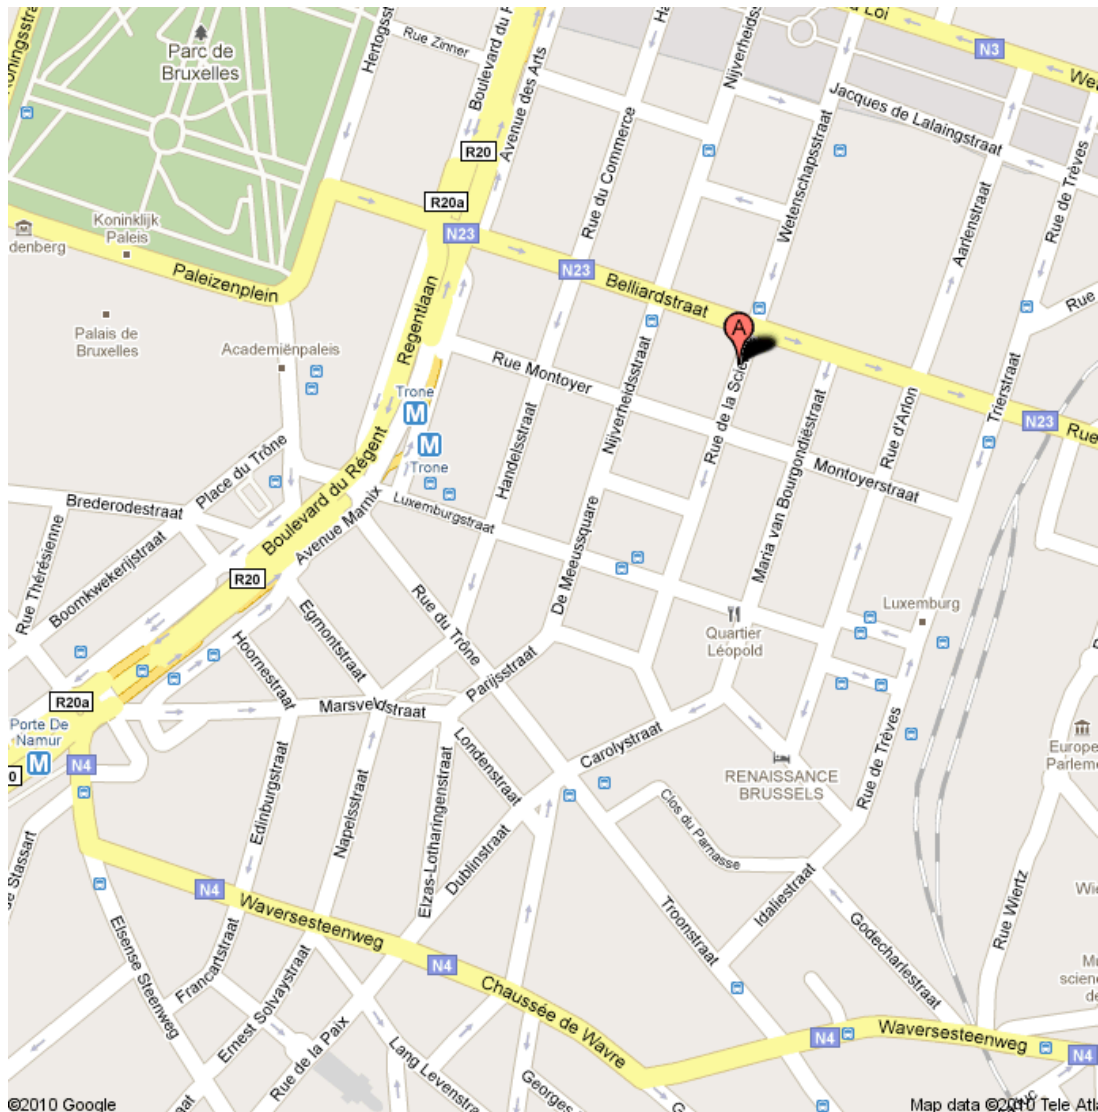

How to get to the office of the *Platform for Intercultural Europe*: rue de la Science 10, 1000 Bruxelles.

By public transport:

The closest public transport stop is 'Trône' (Metro n° 2, n° 6) or 'Science' (Bus 22, 34, 54, 64, 80).

From the airport (Bruxelles National, Zaventem):

Take bus 12 or 21, located at level 0. From Monday to Friday, until 8 pm, the Airport Line carries the number 12 and serves the major stops. The closest stop is 'Luxembourg' (terminus). On weekdays after 8 pm, on Saturday, Sunday and holidays the Airport Line carries the number 21 and serves all stops, including 'Science'. **OR**

Take the train to Bruxelles Midi (4 trains per hour) and then the metro number 2 or 6 to 'Trône' stop.

From the railway station Bruxelles-Midi:

From Bruxelles-Midi train station take the metro n° 2 or n° 6 direction Simonis (Elisabeth) and get off at stop 'Trône'. Take exit 'rue Montoyer'. Walk up rue Montoyer and take third left into rue de la Science.